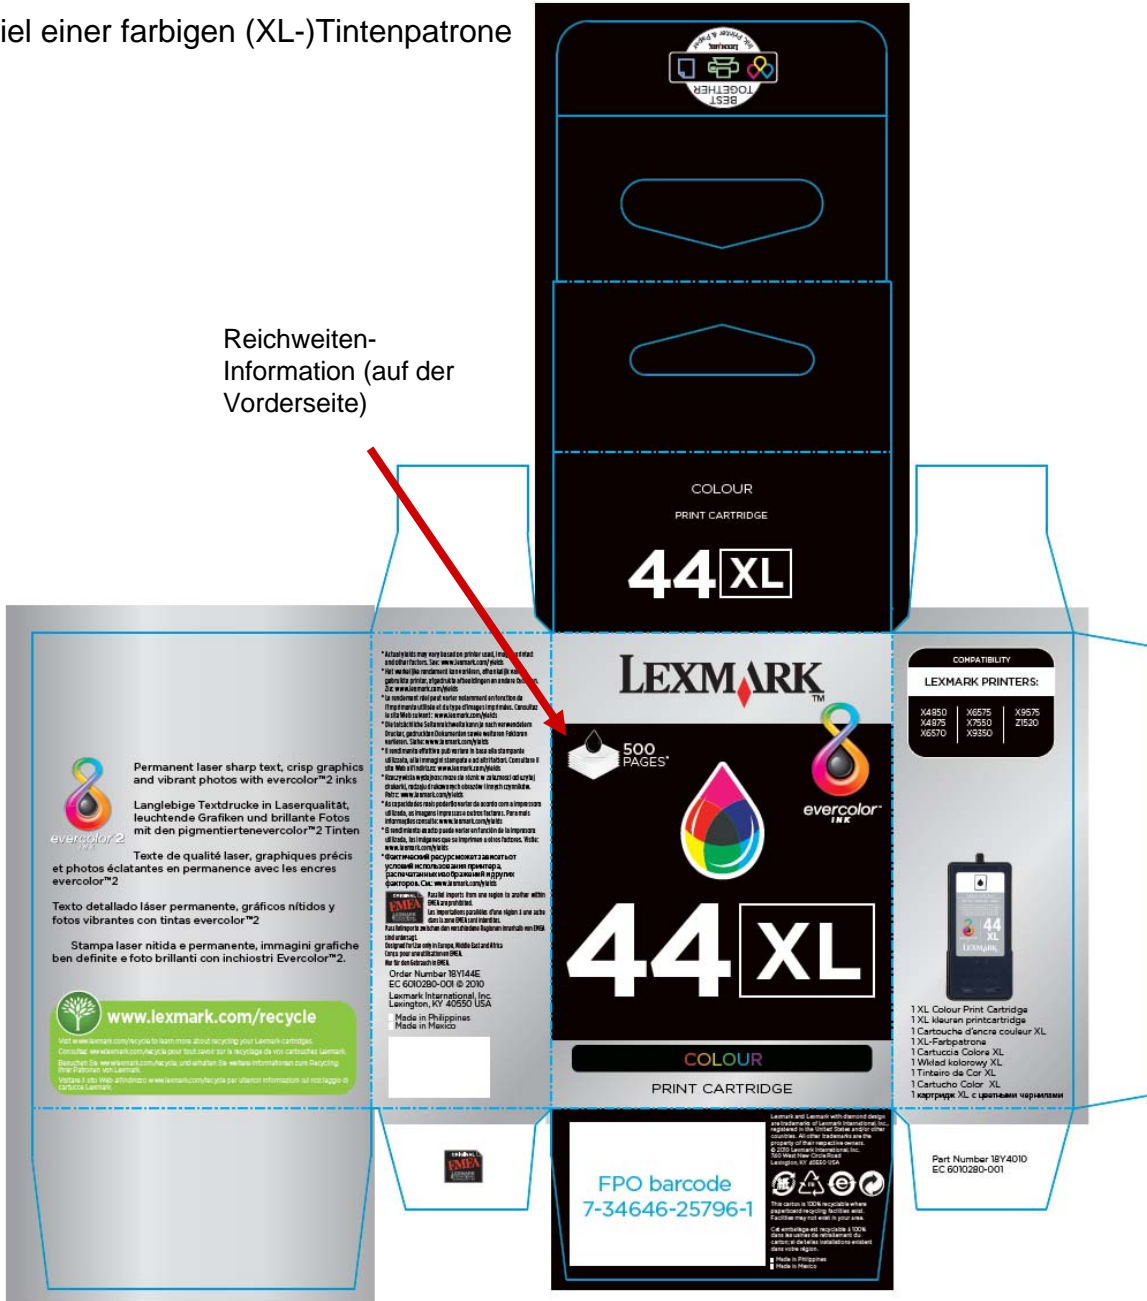

Details der neuen Verpackung

Beispiel einer farbigen (XL-)Tintenpatrone

Reichweiten-Information (auf der Vorderseite)